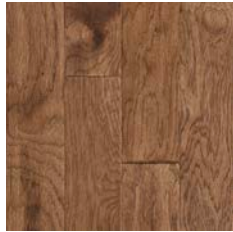

ROBBINS®

PHOTO: Fisherman Gray, Hickory, RSEH170W

NATURE'S CANVAS™ | ENGINEERED HARDWOOD

BRONZE

Design Inspired Colors and Textures.

Experience the warm, inviting elegance of authentic hardwood floors with this collection.

100% REAL WOOD, ENGINEERED TO LAST A LIFETIME

25-YEAR LIMITED
RESIDENTIAL WARRANTY

ROBBINS®

NATURE'S CANVAS™ | ENGINEERED HARDWOOD

BRONZE

HICKORY

Harvest Season
6-1/4" RSEH160W

Hideaway Brown
5-1/4" RSEH120H

After Dark
7-1/4" RSEH140W

Fisherman Gray
6-1/4" RSEH170W

Seaport Heritage
7-1/4" RSEH180H

NATURE'S CANVAS BRONZE ENGINEERED

SPECIES	Hickory	THICKNESS	3/8"	FACE VENEER	5-1/4", 6-1/4" - 1.2 mm - Rotary, 7-1/4" - 1.2 mm Sliced		
WIDTHS	5-1/4", 6-1/4", 7-1/4"	GLOSS	Low	FINISH	Urethane	TEXTURE	Wire-Brushed, Hand-Scraped
EDGE DETAIL	Micro-beveled edges and ends			LENGTH	5-1/4", 6-1/4" - Varying 15.75" to 48", 7-1/4" - Varying 15.75" to 72"		
INSTALLATION	Float, Staple w/ Glue Assist, Staple Below / On / Above Ground Level			WARRANTY	25-Year Limited Residential		
SQ FT PER CARTON	5-1/4" - 28.1, 6-1/4" - 30.63, 7-1/4" - 32.63	CARTON PER PALLET	5-1/4" - 12, 6-1/4" - 12, 7-1/4" - 20	SQ FT PER PALLET	5-1/4" - 337.2, 6-1/4" - 367.56, 7-1/4" - 652.6	PALLETS PER TRUCK/CONTAINER	5-1/4" - 80, 6-1/4" - 75, 7-1/4" - 47