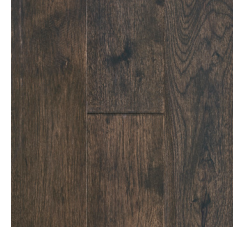

ROBBINS®

PHOTO: Fisherman Gray, Hickory, RSEH170W

NATURE'S CANVAS™ | ENGINEERED HARDWOOD

BRONZE

Design Inspired Colors and Textures.

Experience the warm, inviting elegance of authentic hardwood floors with this collection.

100% REAL WOOD, ENGINEERED TO LAST A LIFETIME

25-YEAR LIMITED
RESIDENTIAL WARRANTY

ROBBINS®

NATURE'S CANVAS™ | ENGINEERED HARDWOOD

BRONZE

HICKORY

Harvest Season
6-1/4" RSEH160W

Hideaway Brown
5-1/4" RSEH120H

After Dark
7-1/4" RSEH140W

Fisherman Gray
6-1/4" RSEH170W

Seaport Heritage
7-1/4" RSEH180H

NATURE'S CANVAS BRONZE ENGINEERED

SPECIES	Hickory	THICKNESS	3/8"	FACE VENEER	5-1/4", 6-1/4" - 1.2 mm - Rotary, 7-1/4" - 1.2 mm Sliced		
WIDTHS	5-1/4", 6-1/4", 7-1/4"	GLOSS	Low	FINISH	Urethane	TEXTURE	Wire-Brushed, Hand-Scraped
EDGE DETAIL	Micro-beveled edges and ends			LENGTH	5-1/4", 6-1/4" - Varying 15.75" to 48", 7-1/4" - Varying 15.75" to 72"		
INSTALLATION	Float, Staple w/ Glue Assist, Staple Below / On / Above Ground Level			WARRANTY	25-Year Limited Residential		
SQ FT PER CARTON	5-1/4" - 28.1, 6-1/4" - 30.63, 7-1/4" - 32.63	CARTON PER PALLET	5-1/4" - 12, 6-1/4" - 12, 7-1/4" - 20	SQ FT PER PALLET	5-1/4" - 337.2, 6-1/4" - 367.56, 7-1/4" - 652.6	PALLETS PER TRUCK/CONTAINER	5-1/4" - 80, 6-1/4" - 75, 7-1/4" - 47