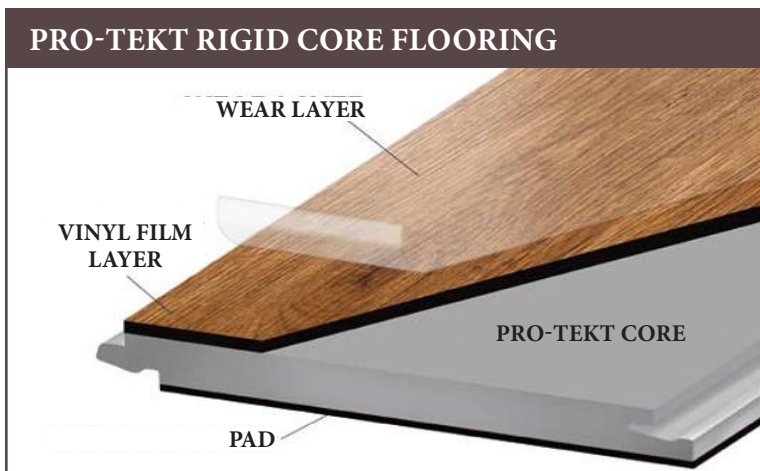

ROBBINS®

PRO-TEKT™ RIGID CORE FLOORING

EXCEPTIONAL DESIGNS. COMPLETELY WORRY FREE.

100%
WATERPROOF

SCRATCH &
DENT RESISTANT

KID & PET
FRIENDLY

INSTALLS ON
EVERY LEVEL

FEATURES	BENEFITS
ELEVATED STYLE: Carefully curated plank and tile collection features a range of designs in variety of sizes.	Versatile color palette with enhanced detail to better replicate the authentic character found in natural wood and stone. Larger formats mean fewer seams and less distraction for an elegant, upscale design aesthetic.
CORE: The Pro-Tekt™ core construction eliminates air pockets, which results in increased product hardness and protection from moisture.	Delivers 100% waterproof protection. ⁽¹⁾ Provides greater impact resistance and dimensional stability for high traffic areas. ⁽²⁾
TEMPERATURE: Performs at high temperatures with no crowning, cupping or wear layer delamination. ⁽³⁾	No acclimation required. Installs on any level, including three season rooms and rooms with direct sunlight.
LOCK STRENGTH: The Pro-Tekt™ core construction enables precision milling of the lock.	Makes installation easy and fast.

Reference Footnotes: (1) As tested when installed in areas of high humidity over concrete subfloors. (2) As tested according to ASTM F3261. (3) As tested according to ASTM F3261.

ROBBINS®

PRO-TEKT™ RIGID CORE FLOORING