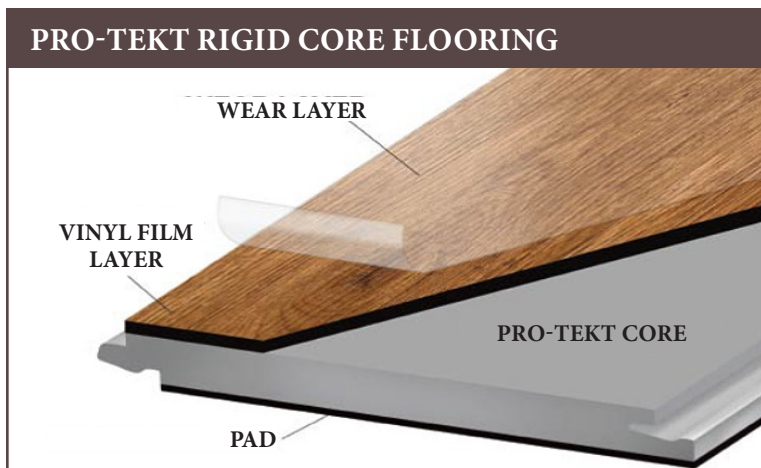

ROBBINS®

PRO-TEKT™ RIGID CORE FLOORING

EXCEPTIONAL DESIGNS. COMPLETELY WORRY FREE.

100%
WATERPROOF

SCRATCH &
DENT RESISTANT

KID & PET
FRIENDLY

INSTALLS ON
EVERY LEVEL

FEATURES	BENEFITS
ELEVATED STYLE: Carefully curated plank and tile collection features a range of designs in variety of sizes.	Versatile color palette with enhanced detail to better replicate the authentic character found in natural wood and stone. Larger formats mean fewer seams and less distraction for an elegant, upscale design aesthetic.
CORE: The Pro-Tekt™ core construction eliminates air pockets, which results in increased product hardness and protection from moisture.	Delivers 100% waterproof protection. ⁽¹⁾ Provides greater impact resistance and dimensional stability for high traffic areas. ⁽²⁾
TEMPERATURE: Performs at high temperatures with no crowning, cupping or wear layer delamination. ⁽³⁾	No acclimation required. Installs on any level, including three season rooms and rooms with direct sunlight.
LOCK STRENGTH: The Pro-Tekt™ core construction enables precision milling of the lock.	Makes installation easy and fast.

ROBBINS®

PRO-TEKT™ RIGID CORE FLOORING

CLASSIC

Naturally Tan
EKPT60L01E

Toffee Melt
EKPT60L02E

Earthen Tone
EKPT60L03E

Sail Away
EKPT60L04E

Dreamy Shade
EKPT60L05E